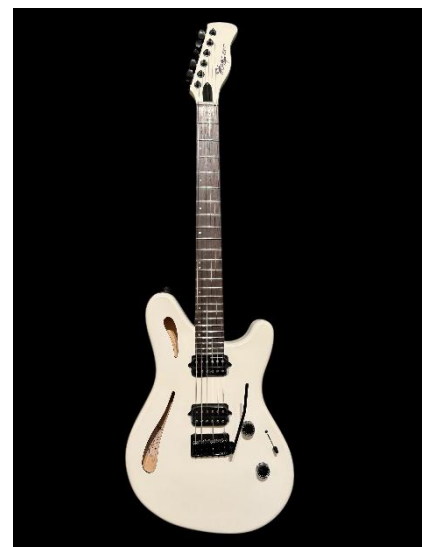

Saturn SB – Shredstyle / 22 fret or 24 fret cut-away

masterbuilt by Boris Dommenget

<i>BODY</i>	Body	Alder
	Colour	Blue Ice metallic, Arctic White
<i>NECK</i>	Neck Wood	Maple
	Fretboard	Madagascar Rosewood
	Scale Length	25,5" (650mm)
	Radius	Compound
	Frets	22, Medium-Jumbo or 24, Jumbo
	Shape	D, Medium
	Width at Nut	42,5mm
	Inlays	Dots – Mother of Pearl
	Nut	Delrin
<i>HARDWARE</i>	Bridge	2-point tremolo bridge, black
	Tuners	Kluson Modern Roundback German small, black
	Neck PU	Dommenget Custom Humbucker
	Middle PU	Singlecoil Strat 74 (Funkstrat) or w/o
	Bridge PU	Dommenget Musclebucker
	Control	Master Tone, Master Volume
	Toggle Switch	5-way (1. Bridge Humbucking, 2. Bridge Singlecoil and Singlecoil Middle, 3. Singlecoil Middle, 4. Singlecoil Middle and Singlecoil Neck, 5. Neck Humbucking)
	Knobs	Göldo "Speed Knob" G-Style, black
	Setup	010 – 046
<i>OPTIONS</i>	Custom Colour, Custom Hardware	

PRICE

UVP from 4500 €
inclusive VAT

HOPF ELECTRIC GUITARS

Ferdinand-Wallbrecht-Straße 18
D - 30163 Hannover
info@hopf-eguitars.com