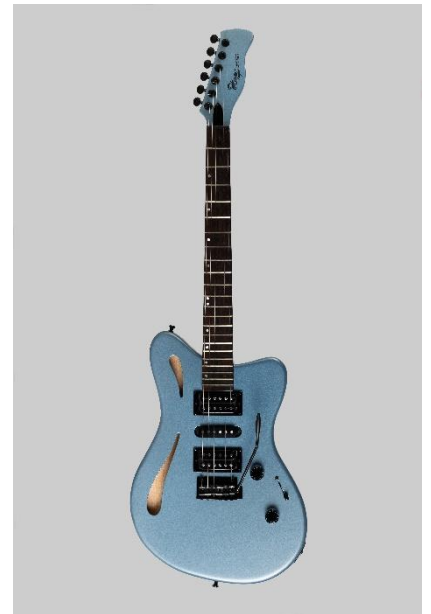

Saturn SB – Shredstyle / 22 fret or 24 fret cut-away

masterbuilt by Boris Dommenget

<i>BODY</i>	Body	Alder
	Colour	Blue Ice metallic, Arctic White
<i>NECK</i>	Neck Wood	Maple
	Fretboard	Madagascar Rosewood
	Scale Length	25,5" (650mm)
	Radius	Compound
	Frets	22, Medium-Jumbo or 24, Jumbo
	Shape	D, Medium
	Width at Nut	42,5mm
	Inlays	Dots – Mother of Pearl
	Nut	Delrin
<i>HARDWARE</i>	Bridge	2-point tremolo bridge, black
	Tuners	Kluson Modern Roundback German small, black
	Neck PU	Dommenget Custom Humbucker
	Middle PU	Singlecoil Strat 74 (Funkstrat) or w/o
	Bridge PU	Dommenget Musclebucker
	Control	Master Tone, Master Volume
	Toggle Switch	5-way (1. Bridge Humbucking, 2. Bridge Singlecoil and Singlecoil Middle, 3. Singlecoil Middle, 4. Singlecoil Middle and Singlecoil Neck, 5. Neck Humbucking)
	Knobs	Göldo "Speed Knob" G-Style, black
	Setup	010 – 046
<i>OPTIONS</i>	Custom Colour, Custom Hardware	

PRICE

UVP from 4500 €
inclusive VAT

HOPF ELECTRIC GUITARS

Ferdinand-Wallbrecht-Straße 18
D - 30163 Hannover
info@hopf-eguitars.com